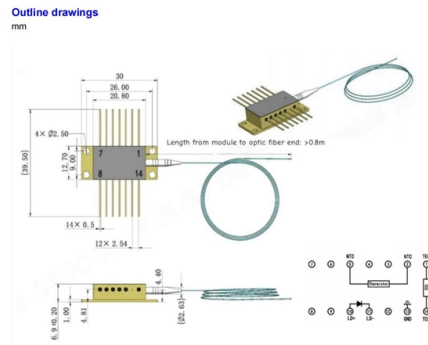

Are Irish mesh cable trays customizable

Overview

Wire mesh trays are designed for versatility; therefore, they can be installed on-site by cutting, shaping, and/or modifying the trays directly to meet your required layout. Traditional. Schneider Electric mesh trays provide versatility and simplicity. Niedax Cable Tray is adaptable to your special needs, customised dimensions are. Explore our versatile and customizable offerings, designed to ensure organized and reliable cable routing, minimizing the risk of downtime and optimizing performance. Buy Cable Management Cable Tray, Wire Tray & Cable Baskets. Shop Today!Excel Electric Group is an Irish company which was founded in 1974 and has been involved in the development, manufacture and distribution of electrical installation materials in Ireland since then. The company is based in Bluebell, Dublin, where it employs over 40 people at its 4,000 square metre.