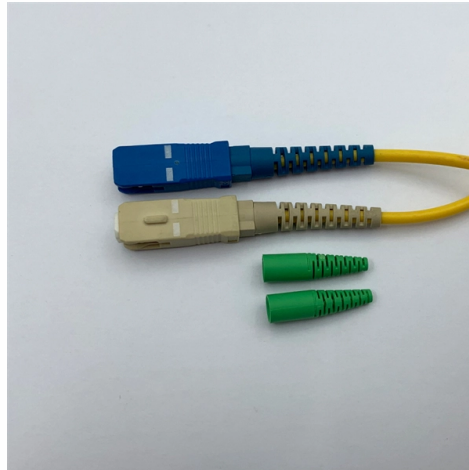

Chad Cable Tray Installation Series

Overview

This innovative threaded rod mounting system provides a quick and economical solution for installing cable tray systems supported by threaded rod. The system features a breakthrough “push-install” design and can be used on threaded rod with slightly damaged threads or minor burrs. The Cable Tray ng standards, performance standards, test standards and application in this document have been tested extensively by competent professional engineers completely installed, without damage either to conductors or insulation. This publication is intended as a practical guide for the proper and safe* installation of cable ladder systems, cable tray systems, channel support systems and associated supports. For projects that are not 100 percent defined before design start, the cost of and time used in coping with continuous changes during the engineering and drafting design phases will be substantially less for cable tray wiring. The Cable Tray Institute is making available the current edition of this practical guide for the proper installation of aluminum or steel cable tray systems. These guidelines will be useful to engineers, contractors, and maintenance personnel. Our customers. Convenient collection of CADDY® fasteners helps simplify the installation of cable tray for a variety of cable support applications Utilizing innovative designs, CADDY fasteners are easy to install and contribute to low total installed costs Ideal for use in a wide variety of commercial and industrial applications.

Article Content

Cable Tray Technical Guide A practical guide to product selection and ...

Cable tray length is selected based on the load to be supported, the distance between the supports (also referred to as the span), and handling and installation constraints.