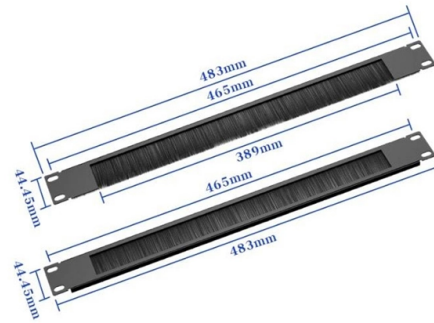

Dominican Industrial Switch Series

Overview

The DIS switches are designed to easily handle hot and cold temperature variances,* and can cold start at their coldest temperatures. Subscribe to our newsletter for the latest ICT trends. Certified for traffic control such as NEMA-TS2 Section 2 and wayside control standards. With superior environmental protections to commercial switches, these. Industrial Product Catalog Main navigation Products Data Center Power Switches and Relays Lock-Out Relays 24 LOR 24 LOR - Lighted Version Series 24 LOR/ER Series 24 LOR/SR Manual Standard Instrument and Control Switches Series 24 Series 24 Lighted Product Utility Power Switches & Relays Manual. SI-RF Series safety switches utilize RFID technology to monitor doors, gates, and other movable mechanical safeguards that separate personnel and equipment from a hazard. They will send a signal to the machine.