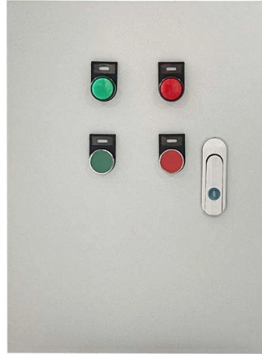

Huijue 144-core fiber distribution box

Overview

The SJ-ODB-M18-B metal fiber optic termination box is a durable, compact solution for managing and distributing up to 144 fiber optic cores, ideal for outdoor use in large-scale network installations. It is suitable for metropolitan optical fiber access networks and FTTH/FTTB terminal optical fiber distribution. It is widely used in outdoor overhead and floor-standing installations to meet the needs of urban broadband, 5G fronthaul and other scenarios. Note: Specifications are subject to change. Huijue Net integrates prefabricated buildings and intelligent modular data center technologies. Integrating intelligent temperature control, power supply, lithium battery and AI technology Huijue Net cabinet adopts modular design, simple installation, easy expansion, rich accessories, and meets the. Fiber distribution box is widely used as a termination point for the feeder cable to connect with drop cable. The fiber splicing, splitting, distribution can be done in this box, and meanwhile it provides solid protection and management for the FTTx (FTTC,FTTB,FTTH,FTTP,FTTZ,FTTN,FTTO,FTTSA). Huijue Communication Equipment specializes in producing ODN product series, including jumperless optical cross-connect cabinets, optical fiber distribution boxes of various core counts, optical cable joint closures, termination boxes, and other optical distribution network equipment.