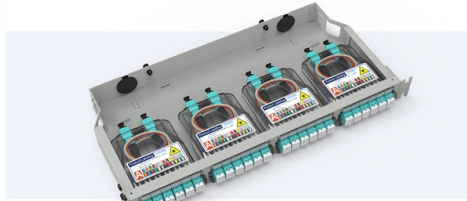

Mi Smart Integrated Power Supply

Pre-Terminated Patch Panel

- Multi-application support
- Flexible configuration
- Modular design