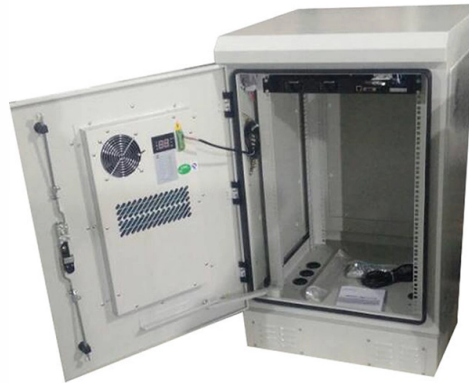

Optical Module BMD

Overview

Add an LC fiber optic connection to your Blackmagic Studio Camera, Teranex Converter, ATEM hardware, or any other professional device that supports SFP cages with this Blackmagic Design 12G-SDI SFP Optical Module. 12G data rates support SD, HD, and 4K resolutions, and the fiber. Mini Converter Optical Fiber 12G converts SDI to optical fiber and optical fiber to SDI in both directions at the same time, you can even have different video standards going in each direction! The 12G-SDI connections are multi rate, which makes it compatible with all SD, HD and Ultra HD formats. Extend your ATEM Switcher controller farther away when using the Studio Camera 4K with this 12G SFP Optical Module Adapter from Blackmagic Design. Ob professionelle digitale Filmkameras im Miniaturdesign wie die Pocket Cinema Camera 4K, Pocket Cinema Camera 6K oder 4K Broadcast-Kameras wie die Ursa Broadcast und. 12G optical fiber module that works in SD, HD and Ultra HD for adding optical fiber to your Mini Converter Optical Fiber 12G.

Article Content

Blackmagic Design 12G SFP Optical Module Adapter

Add this SFP module to your ATEM Switcher and/or one to your

Blackmagic Design 3G SFP Optical Module | COREMICRO

The Blackmagic Design 3G SFP Optical Module adds an LC fiber-optic connection to your Blackmagic Studio Camera, Teranex Converter, ATEM hardware, or any other professional device that supports

12G optical fiber module that works in SD, HD and Ultra HD for adding optical fiber to your Mini Converter Optical Fiber 12G.

Blackmagic

SFP Optical Modul für BMD Optical Fiber Geräte
Merkmale:- Geeignet für Standard SFP Slots- Singlemode Übertragung- Übertragung von 12G-Signalen mit embedded Audio