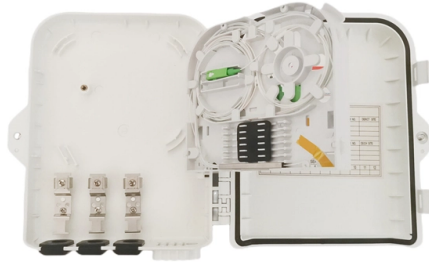

### Overview

EasyBand® Plus G657A2 bending insensitive single-mode fibre combines two attractive features: excellent low macro-bending sensitivity and low water-peak level. It is comprehensively optimised for use in O-E-S-C-L band (1260-1625nm). If you have sourced G657A2 bare fiber in the past 48 hours, you already know the new reality: prices are changing by the hour, availability is shrinking, and the \$25 per kilometer mark—once considered a distant peak—is now today's spot price. The global fiber optic industry is in the grip of a. High-quality SC singlemode I-V (ZN)H FTTH distribution cable (one side equipped with connectors, open side comes with pulling aid and bend-optimized) for universal indoor and outdoor application, including installation between buildings in ducts and inside buildings up to riser ducts. The. al fiber unit is positioned in the centre. Then, the cable is c o fiber in cable as the following ta en Ca 60 94-1-2 bles are coiled on wooden or plastic drum. During transportation, ri-ght tools should be used to avoid. 2 Core FTTH Drop Cable GJXFH SM 9/125 OS2 G657A1 or G657A2 with 2 FRP in Parallel As Strength member LSZH Sheath Butterfly Flat- Figure 8 Cable FRP With Two parallel Fiber Reinforce Plastic (FRP) strength members with LSZH sheath and 1 or 2 or 4 or. Optical fiber unit is positioned in the center. The non-metallic strength members to realize the. In addition to cabinet systems and cabling solutions for copper and fiber networks, the range includes UPS systems, PDUs, switches, PoE & KVM solutions and other installations for your IT infrastructure.