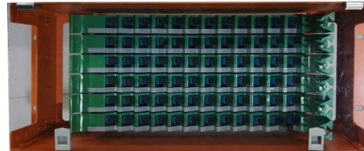

South Asia Warranty Network Cabinet 4U

Overview

- Brand Name : ZJW - Product Name : 4U Network Cabinet Wall-mounted Cabinet Monitoring Weak-box Computer Cabinet - Materials : Steel - Color : Black > Application: ● CCTV systems ● Data Hubs ● Network Switches ● Routers ● Hard Disk Video Recorders > Features: ● Patch Panel Wal. - Brand Name : ZJW - Product Name : 4U Network Cabinet Wall-mounted Cabinet Monitoring Weak-box Computer Cabinet - Materials : Steel - Color : Black > Application: ● CCTV systems ● Data Hubs ● Network Switches ● Routers ● Hard Disk Video Recorders > Features: ● Patch Panel Wal. Model: 4U wall mount server rack □ Dimension (WxDxH): 600mm x 450mm x 280mm / 600mm x 600mm x 280mm □ 19" standard width □ Toughened glass front door with symmetrical strip type vented hold border □ Knock-off hole for inserting cables on top, bottom and rear panel □ Turning angle of front door is. Buy ZJW 4U Data Cabinet Network Cabinet Wall-mounted Monitoring Weak-box Computer Cabinet online today! - Brand Name : ZJW - Product Name : 4U Network Cabinet Wall-mounted Cabinet Monitoring Weak-box Computer Cabinet - Materials : Steel - Color : Black > Application: ● CCTV systems ● Data Hubs ● . Get samples of US\$ 25/Piece ! US\$ 25/Piece Company Info. Enter between 20 to 4,000 characters. Durable Construction: The 4U Server Rack Metal Network Cabinet is made of high-quality spcc cold rolled steel plate, ensuring a sturdy and long-lasting structure that can withstand heavy loads and harsh environments. Customization Options: As a user, you can choose from a range of colors, including. The dazzling 2. 8" (400x240) touch screen delivers incredible color and quickly serves up photos, videos, album artwork and more. Easily navigate your media library with the tap of a finger or via traditional button controls if you prefer. Experience your music wirelessly and stream audio to other. Meets ANSI/EIA RS-310-D IEC297-2, DIN41491, Part 1, DIN41494; Part7 GB/T3047.