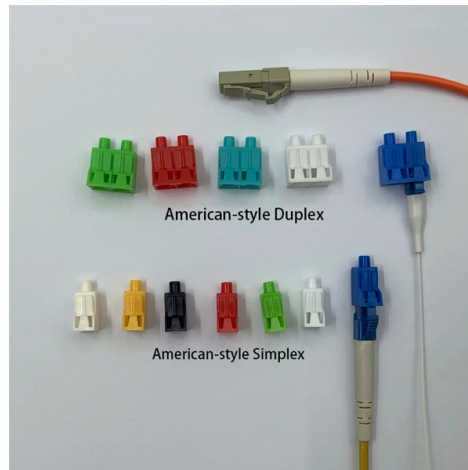

What cable should be used for the initial setup of Huijue GPON equipment

Overview

Ethernet Connection: Use an Ethernet cable to connect the GPON ONU Huawei to your computer or network switch. **Check for Firmware Updates:** Visit the manufacturer's website or the device's interface to check for the latest firmware. **Locate the GPON ONT:** Typically installed near where the fiber optic cable enters your premises, find the ONT and ensure it's easily accessible, whether wall-mounted or on a shelf. These components work together to provide high-speed, efficient, and reliable fiber-optic communication services to end-users. The GPON handles incoming signals from the internet service provider (ISP), uploaded information from the consumers' devices, and point-to-point transfer information. The GPON is a leading standard of Passive Optical Network (PON) – a type of point-to-multipoint network technology that delivers broadband access to the end user via fiber optic cable. Here, the term 'Gigabit' in GPON denotes the maximum speed it provides which is typically 2.488 Gbps downstream and. The HG8310M is tested and fully interoperable with the following OLT systems: **Connect the fiber:** Insert the SC/APC or SC/UPC connector from your fiber drop cable into the blue GPON port on the ONU. **Connect power:** Plug in the 12V 0.