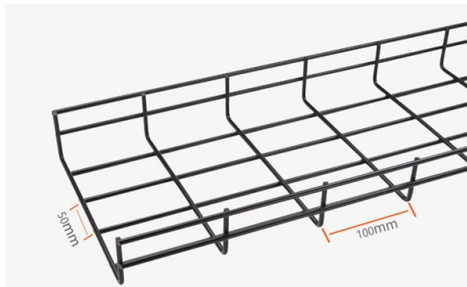

## What is a xqj-t type cable tray

### Overview

The XQJ-T ladder-type cable tray boasts advantages such as light weight, low cost, unique design, easy installation, good heat dissipation, and breathability. Hot-dip galvanized models: excellent corrosion resistance, impact strength, load-bearing; suitable for indoor/outdoor use. Press-formed for efficiency, easy. XQJ series cable trays are suitable for laying of power cables with voltage below 12KV, control cables, lighting wiring, etc. indoor and outdoor overhead cable trenches and tunnels. The ladder type cable tray has good ventilation. The cable tray (cable bracket) is the full name of the rigid structural system that consists of a straight section of a tray or a ladder frame, a bend, a component, a support arm, a hanger, and the like. Cable bridges, trunkings and their hangers are to be used in corrosive environments. It has large space and perfect ventilation property.

## Article Content

Ladder type horizontal equal diameter cross XQJ-T1-04A

Ladder type horizontal equal diameter cross XQJ-T1-04A Home / Cable Tray System / Cable Tray Accessories / Ladder type horizontal equal diameter cross XQJ-T1-04A